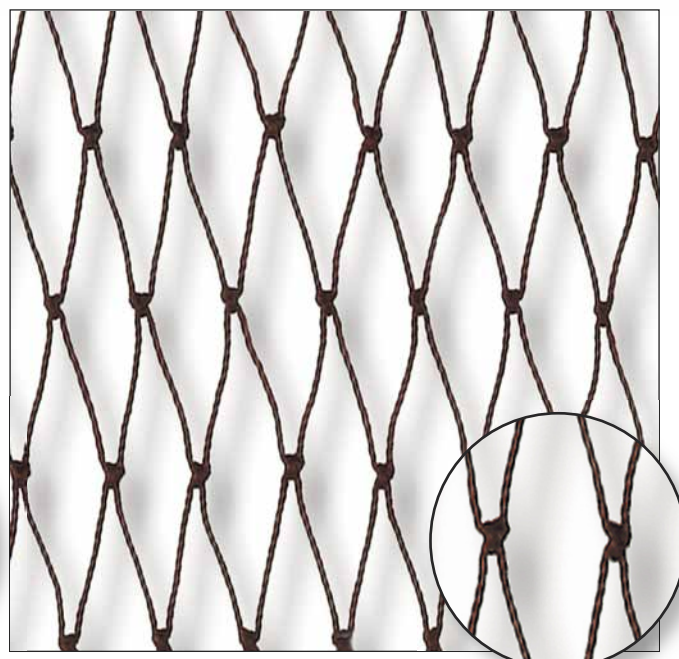

Beach Seine nets

Knotted Beach Seine nets - Small mesh
210d/3 - 210d/9
From 5mm to 50mm

Knotted Beach Seine nets - Big mesh
210d/12 - 210d/60
From 90mm to 500mm

900
items - codes

- The biggest selection in the Balkans
- Small mesh nets, top nets, bottom nets.
- Non-slipping knots
- Stable mesh size
- Stable colouring
- In any specification upon request.
- Even Selvages